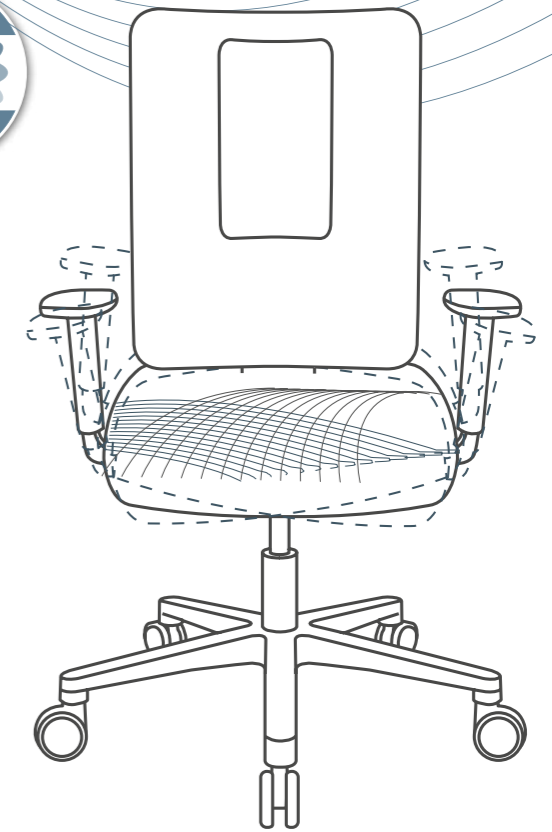

Die patentierte Sitness®-Technologie in unseren Stühlen sorgt für ein dreidimensionales Sitzen und hält Sie so auch im Sitzen immer in Bewegung. Die Bewegungsfreiheit in jede Richtung sorgt für ein aktiveres Sitzen, wodurch Sie ganz unbewusst Ihre Rückenmuskulatur trainieren und so Rückenschmerzen vorbeugen.

DIE VORTEILE VON SITNESS®?

- + Trainiert Rücken und Wirbelsäule
- + Entlastet die Bandscheiben
- + Garantiert Bewegungsfreiheit
- + Belebt den Blutkreislauf
- + Verbessert die Konzentrationsfähigkeit
- + Erhöht die Leistungsbereitschaft

Everyone spends over 10 hours per day in a seated position. So that's a lot of time which you simply shouldn't spend on low quality chairs - that can lead to poor posture and back pain.

The patented Sitness® technology in our chairs ensures a three-dimensional sitting position and keeps you moving while seated. The freedom of movement in every direction guarantees more active sitting, which exercises your back muscles without you being aware of it, and helps prevent back pain.

THE ADVANTAGES OF SITNESS®?

- + Trains your back and spinal column
- + Relieves the intervertebral discs
- + Guarantees freedom of movement
- + Stimulates the blood circulation
- + Improves the concentrativeness
- + Increases the motivation and commitment

SITNESS®

Die patentierte Sitness® Technologie trennt die starre Verbindung zwischen Stuhluntergestell und Sitzfläche und schafft eine dynamische Verbindung.

SITNESS®

The patented Sitness® technology separates the rigid connection between the lower part of the chair and the seat and creates a dynamic connection between the two.